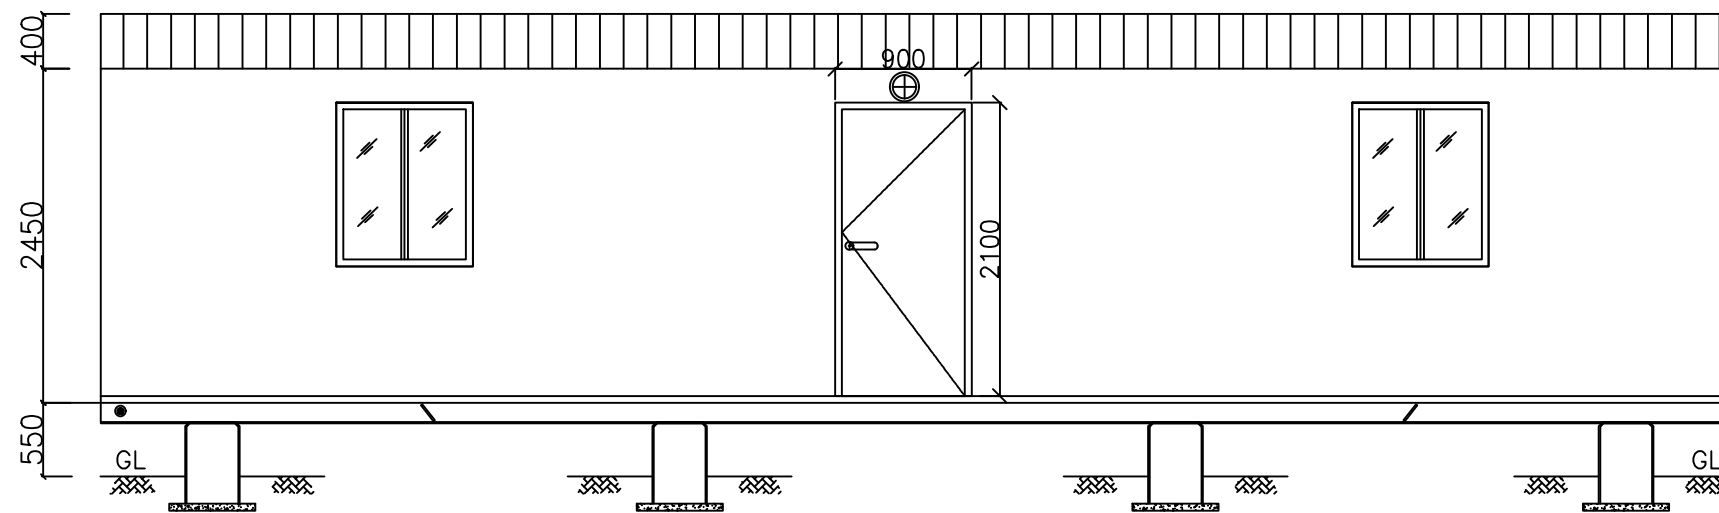

SCHEDULE OF OPENING		
SYMBOL	DESCRIPTION	SIZE
D1	1 HR STEEL DOOR BOTTOM BRUSH WITH DOOR CLOSER	900X2100
D2	ALUM. DOOR (TOILET)	700X2000
W	WHITE POWER COATED ALUM. SLIDING WINDOW WITH 6MM SINGLE GLAZED GLASS	1000X1200

**FRONT ELEVATION**

**SIDE ELEVATION**

**2ROOM 1TOILET 1PANTY**

Symbol	Description	Brand
	Wash Basin	RAK
	EWC	RAK
	Hand Spray	KM
	WHB Mixer	KM
	Shower Cubicle 90x90 With Glass Encloser	
	Shower Mixer	KM
	PVC Floor Trap Cover 4"	-----
	Bath Room Accessories	XOXO
	PPR Pipes & Fittings	Techno pipe