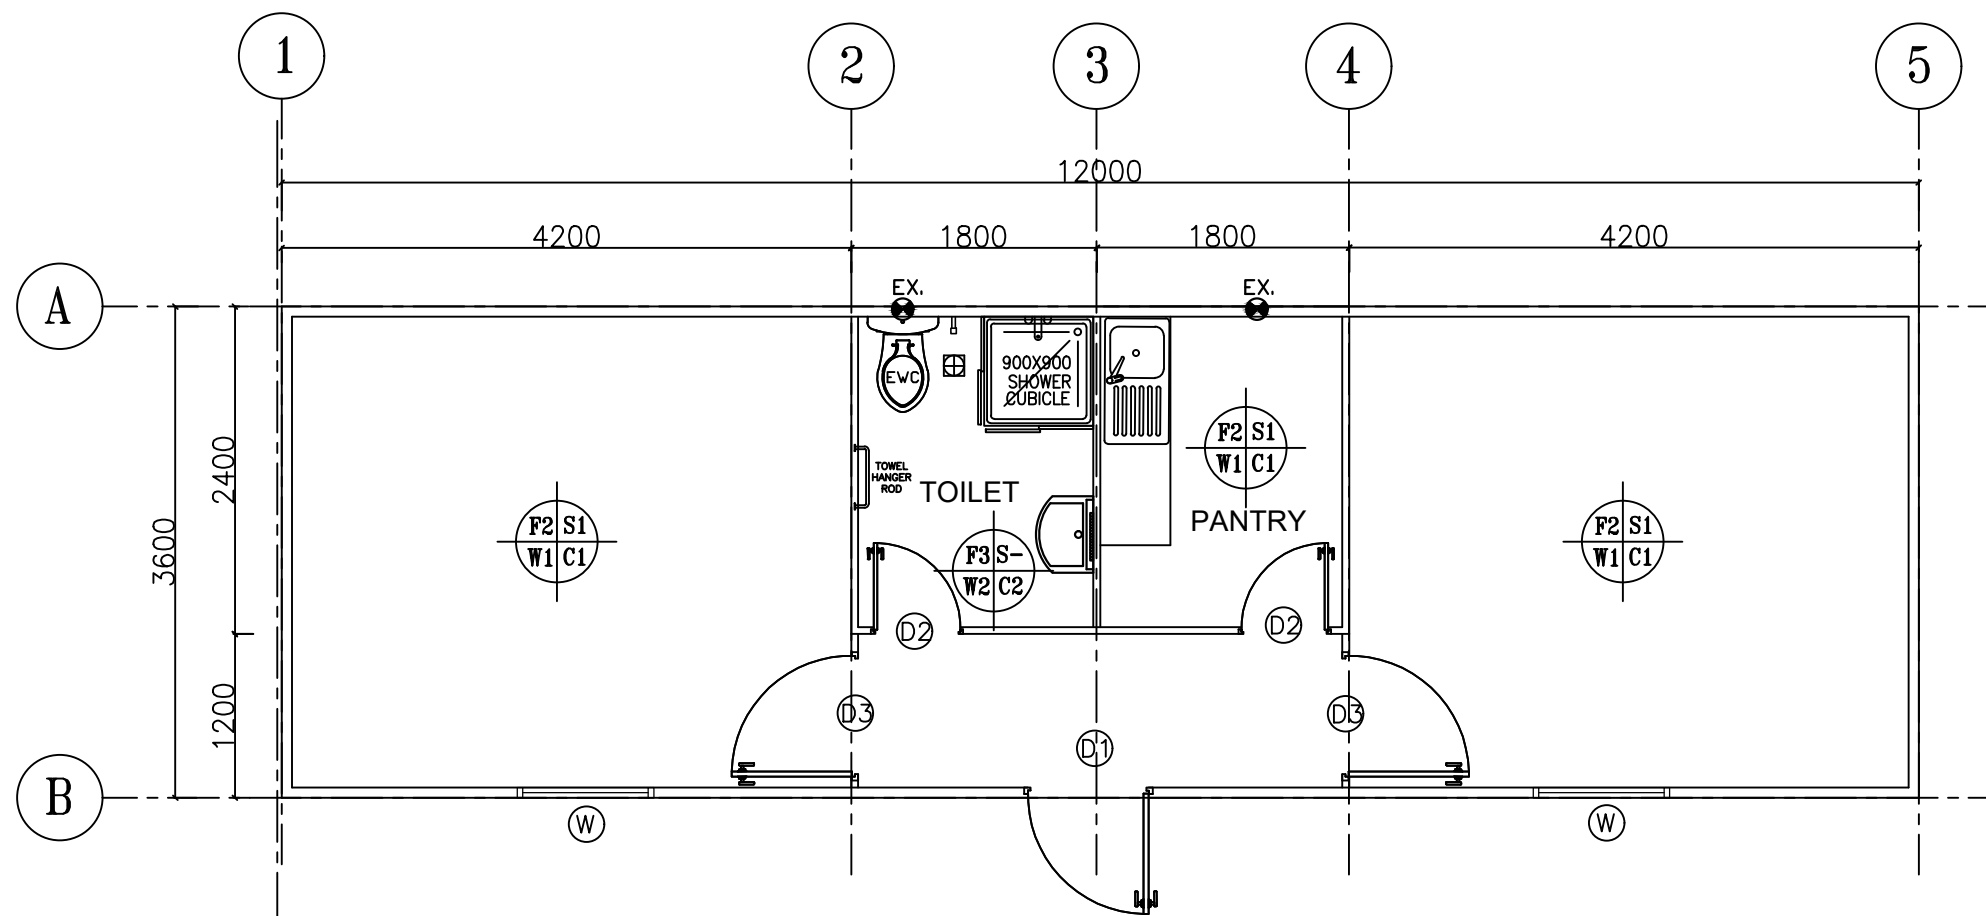

SCHEDULE OF OPENING		
SYMBOL	DESCRIPTION	SIZE
D1	1 HR STEEL DOOR BOTTOM BRUSH WITH DOOR CLOSER	900X2100
D2	ALUM. DOOR (TOILET)	700X2000
W	WHITE POWER COATED ALUM. SLIDING WINDOW WITH 6MM SINGLE GLAZED GLASS	1000X1200

**FRONT ELEVATION**

**SIDE ELEVATION**

**2ROOM 1TOILET 1PANTY**

Symbol	Description	Brand
	Wash Basin	RAK
	EWC	RAK
	Hand Spray	KM
	WHB Mixer	KM
	Shower Cubicle 90x90 With Glass Encloser	
	Shower Mixer	KM
	PVC Floor Trap Cover 4"	-----
	Bath Room Accessories	XOXO
	PPR Pipes & Fittings	Techno pipe