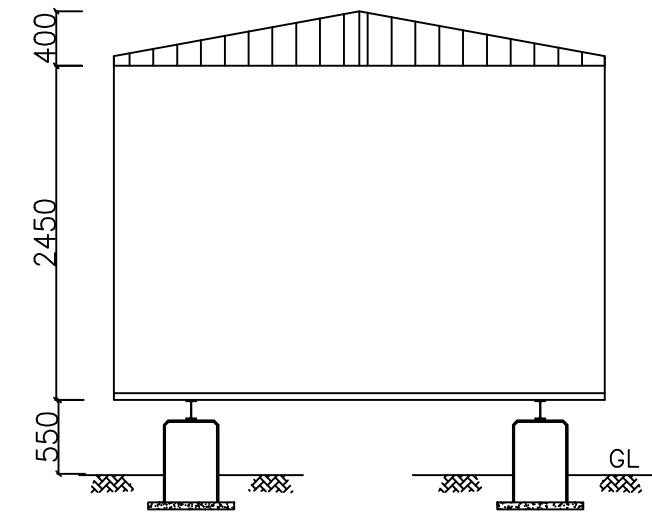

SCHEDULE OF OPENING		
SYMBOL	DESCRIPTION	SIZE
D1	1 HR STEEL DOOR BOTTOM BRUSH WITH DOOR CLOSER	900X2100
D2	ALUM. DOOR (TOILET)	700X2000
W	WHITE POWER COATED ALUM. SLIDING WINDOW WITH 6MM SINGLE GLAZED GLASS	1000X1200

**FRONT ELEVATION**

**SIDE ELEVATION**

**2ROOM 1TOILET 1PANTY**

Symbol	Description	Brand
	Wash Basin	RAK
	EWC	RAK
	Hand Spray	KM
	WHB Mixer	KM
	Shower Cubicle 90x90 With Glass Encloser	
	Shower Mixer	KM
	PVC Floor Trap Cover 4"	-----
	Bath Room Accessories	XOXO
	PPR Pipes & Fittings	Techno pipe